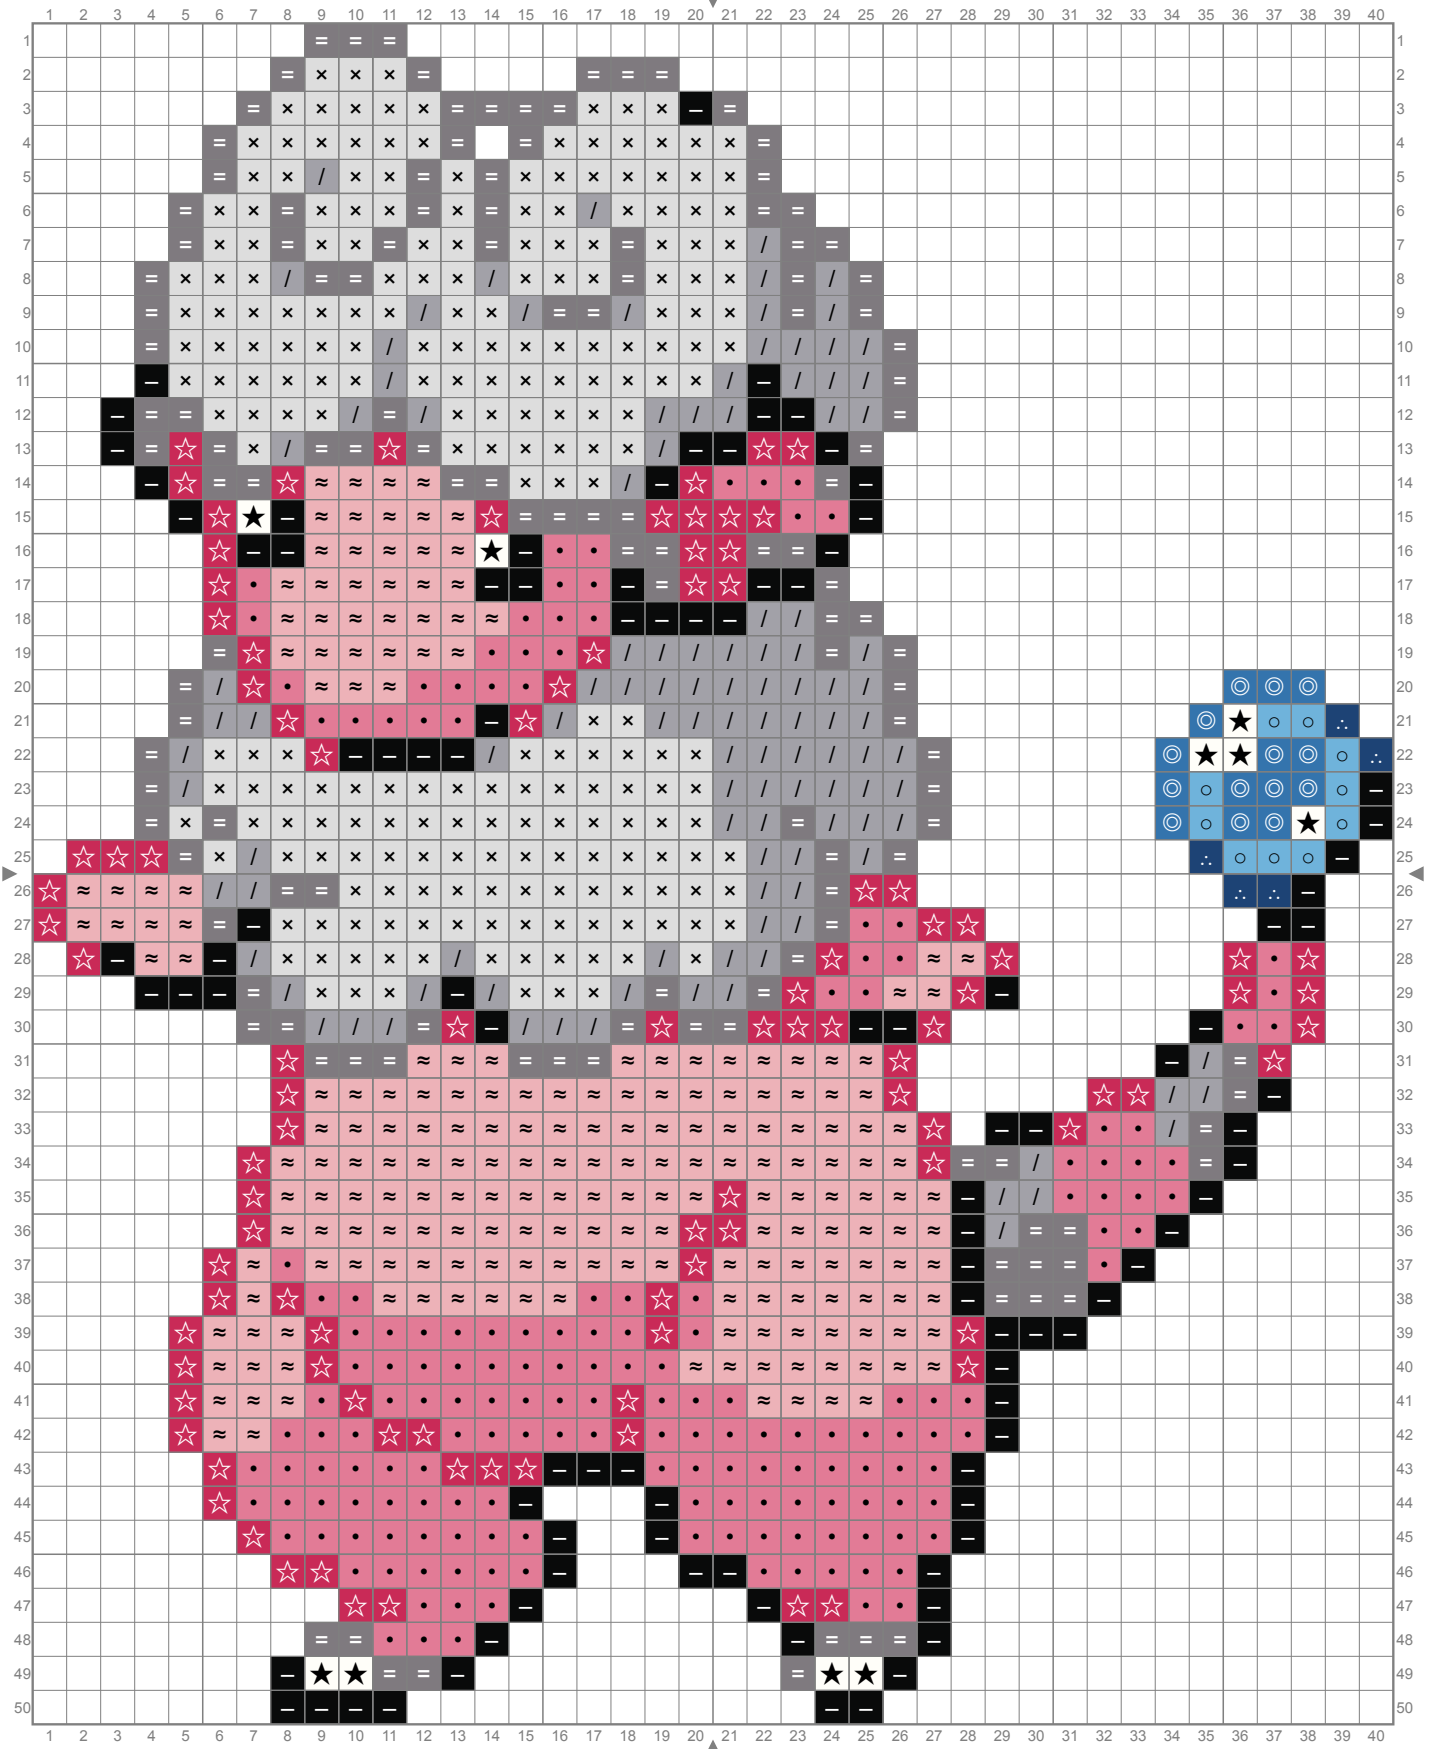

Flaafy

Copyright (C) 2022 sjcmade

Count Size: 40 x 50 Finished Size: 2.50 x 3.13 (inch)

Flaafy

Copyright (C) 2022 sjcmade

Count Size: 40 x 50 Finished Size: 2.50 x 3.13 (inch)

 310 (DMC)	 4 (DMC)	 3 (DMC)	 1 (DMC)	 62 (DMC)
 48 (DMC)	 107 (DMC)	 BLANC (DMC)	 311 (DMC)	 518 (DMC)
 517 (DMC)				